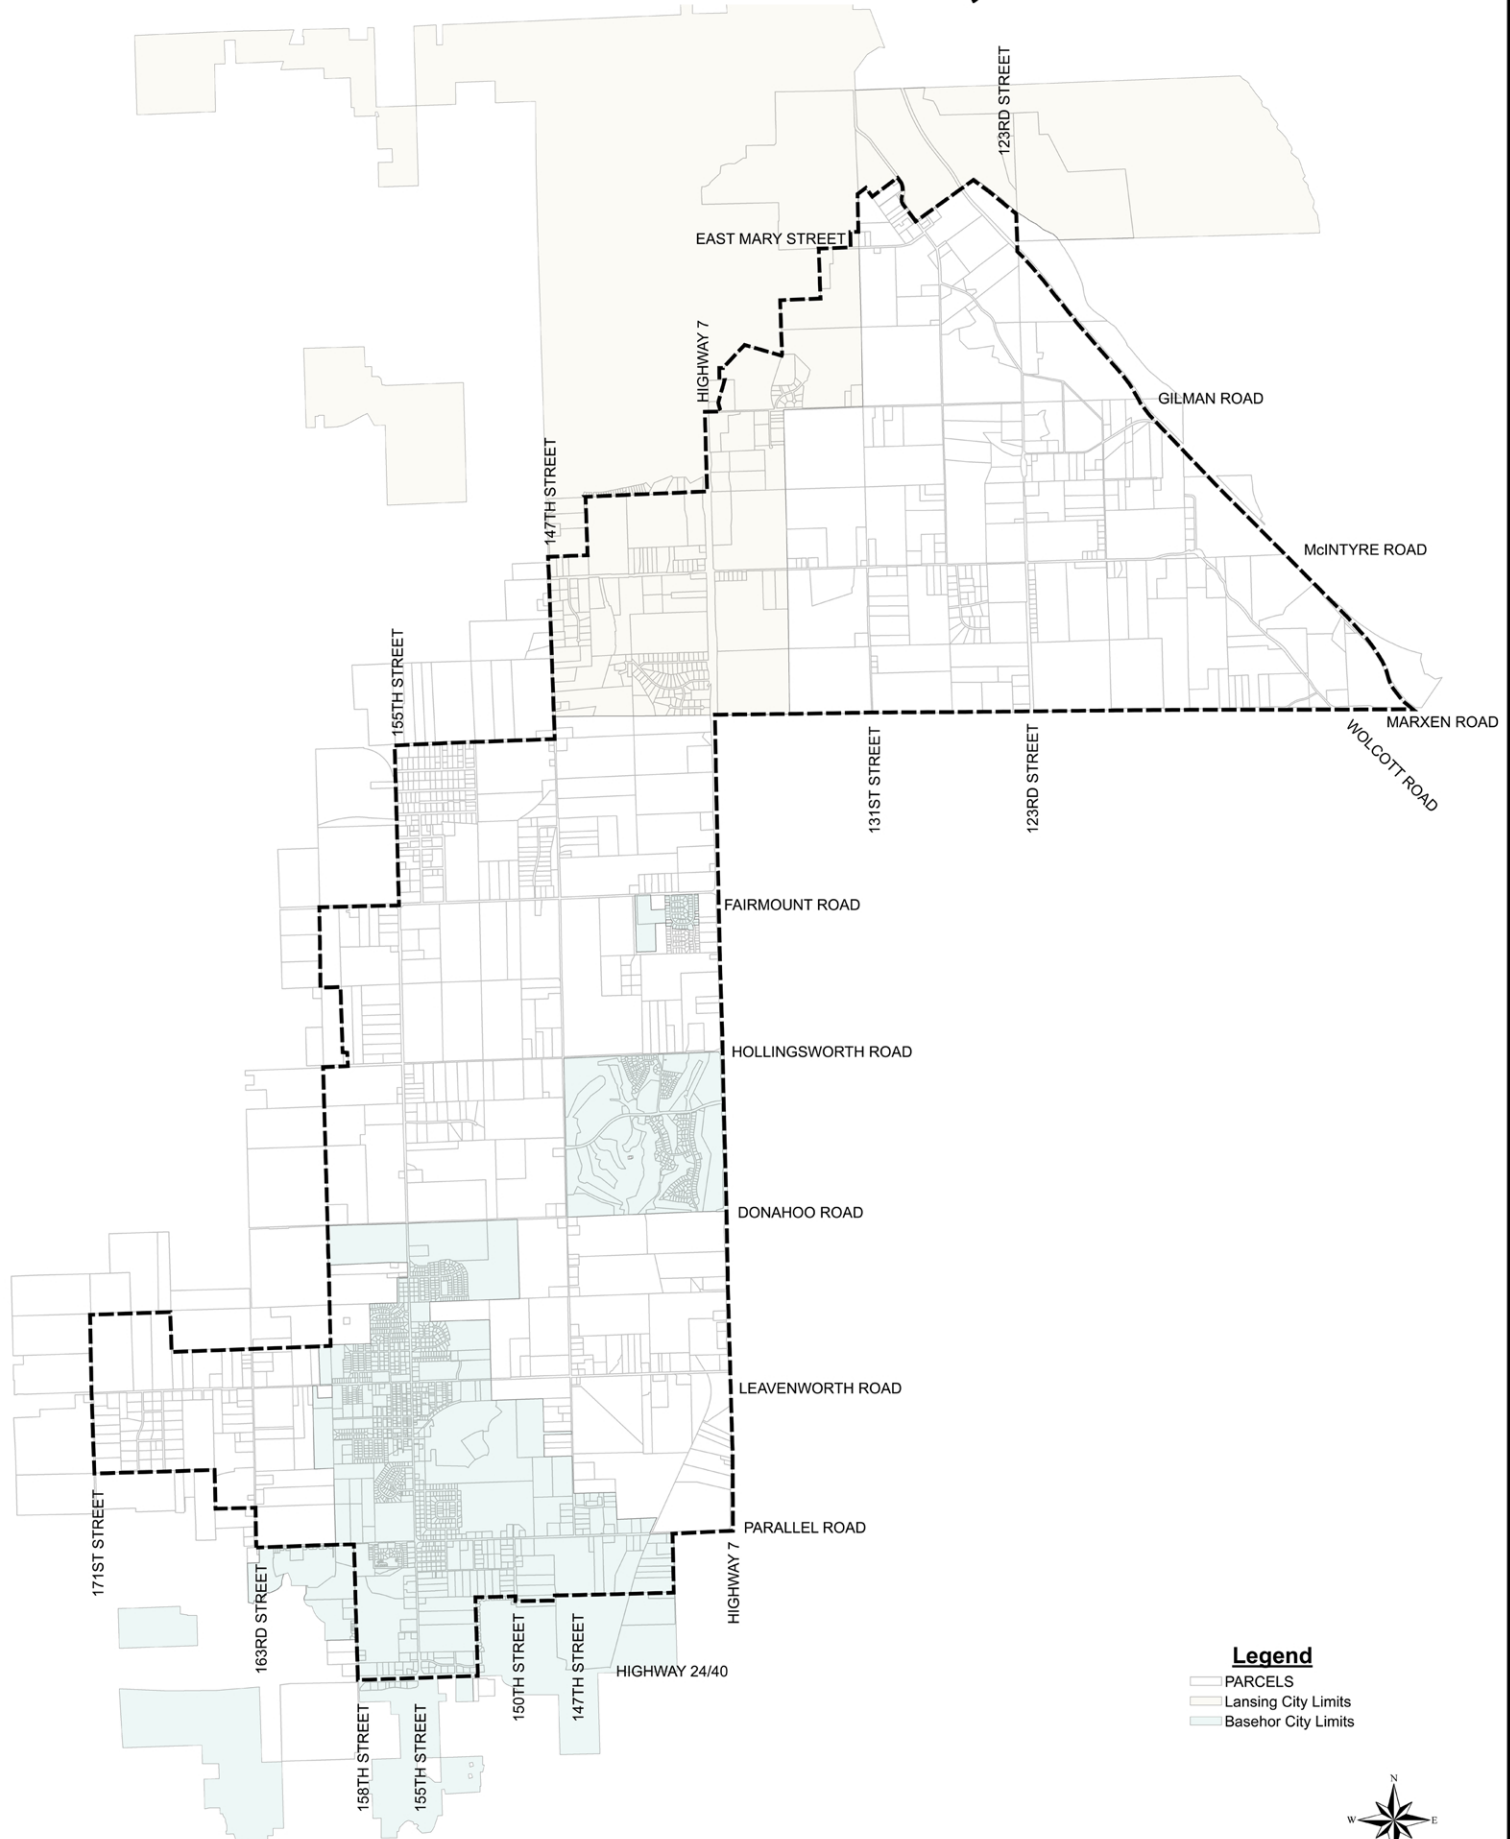

CONSOLIDATED RURAL WATER DISTRICT NO. 1 LEAVENWORTH COUNTY, KANSAS

- Legend**
- ▭ PARCELS
 - ▭ Lansing City Limits
 - ▭ Basehor City Limits

DATE: DEC. 2018