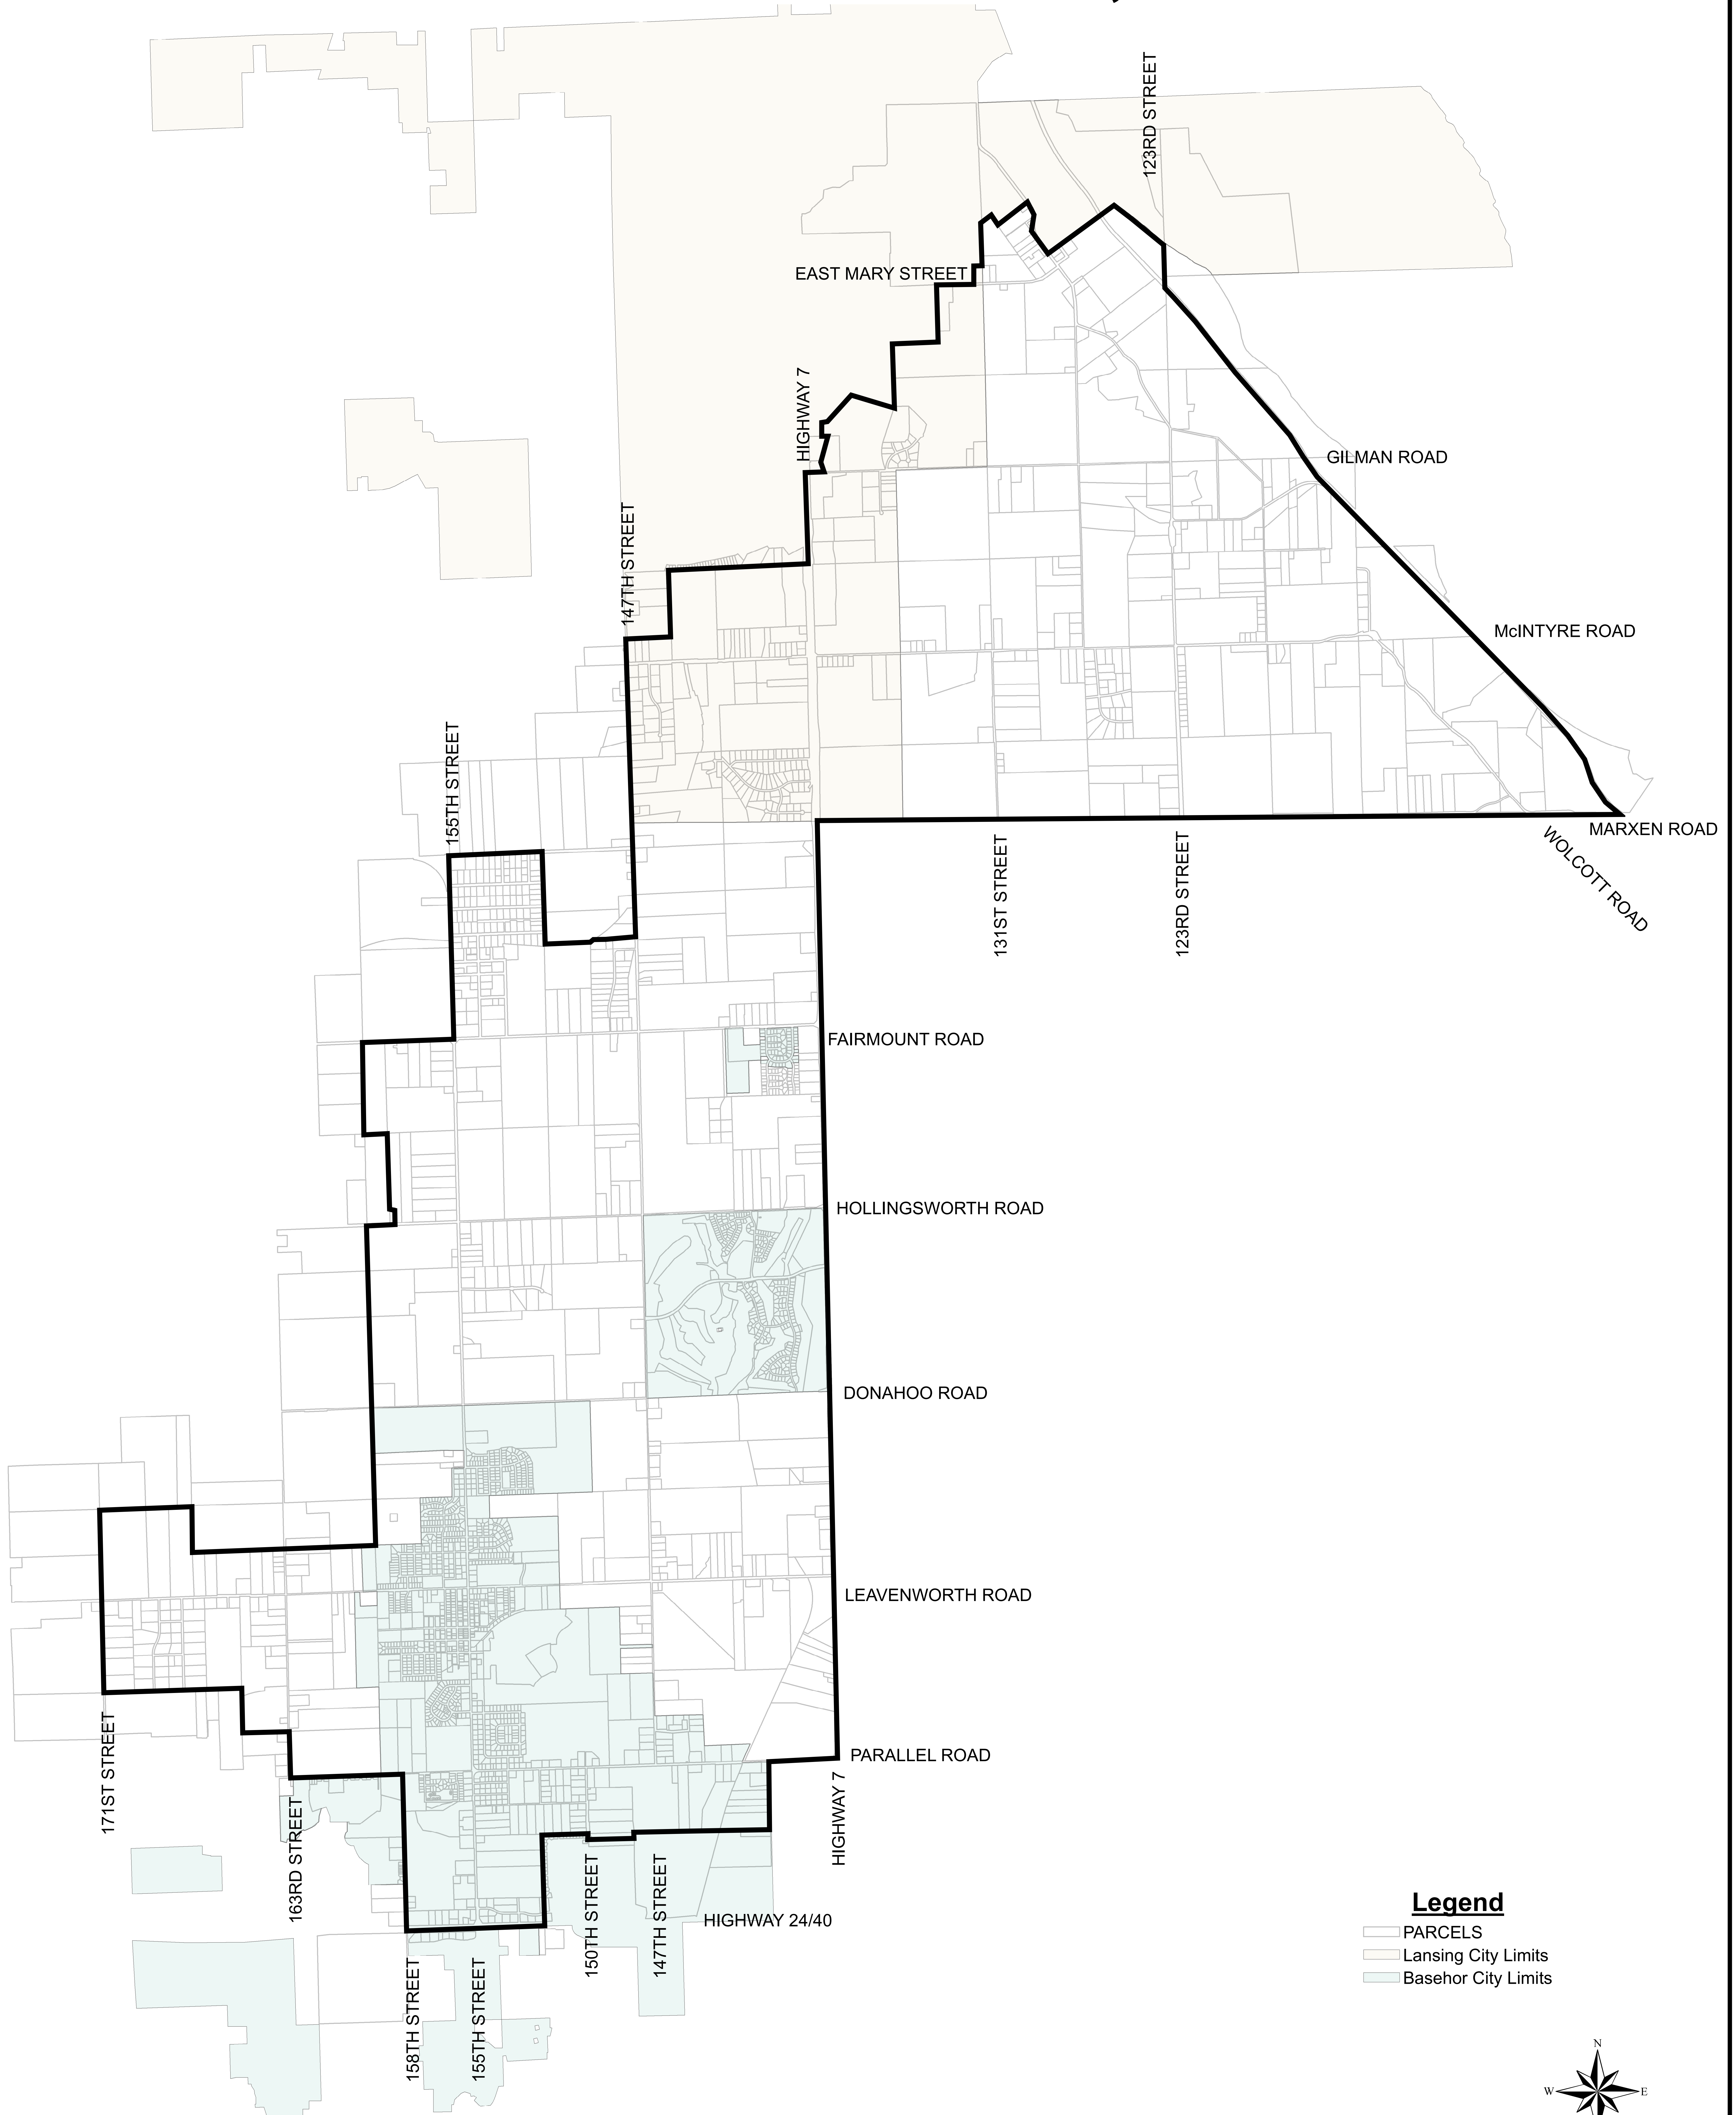

CONSOLIDATED RURAL WATER DISTRICT NO. 1 LEAVENWORTH COUNTY, KANSAS

Legend

- PARCELS
- Lansing City Limits
- Basehor City Limits

DATE: AUG.24, 2020